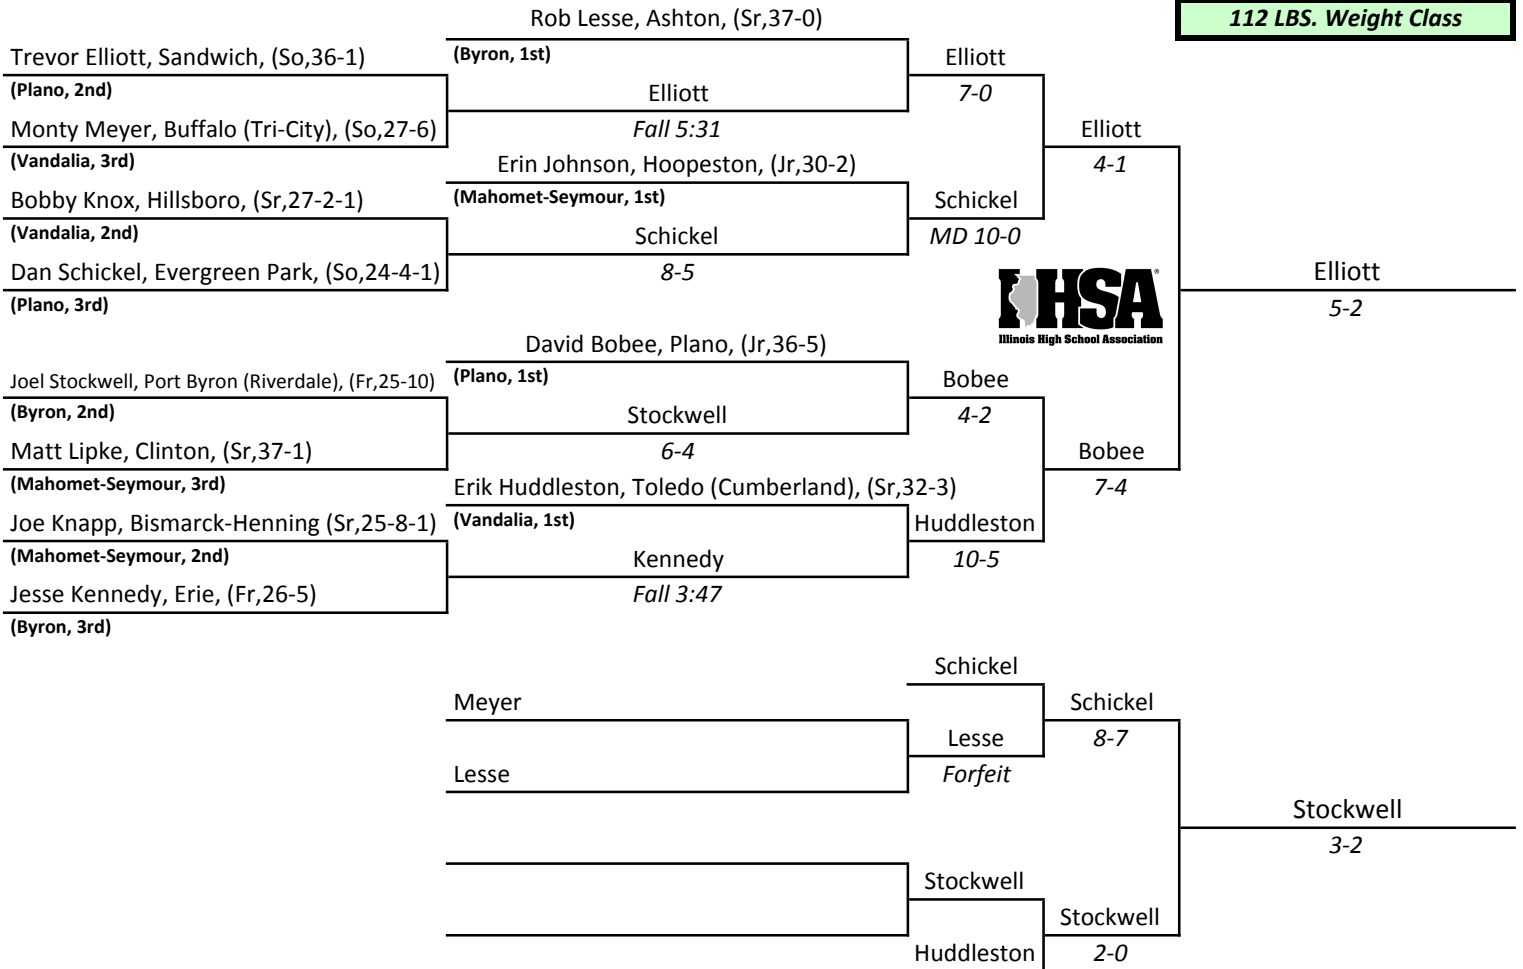

IHSA STATE INDIVIDUAL CLASS A 1990

112 LBS. Weight Class

1st-Trevor Elliott, Sandwich, (So,40-1) 2nd-David Bobee, Plano, (Jr,38-6) 3rd-Joel Stockwell, Port Byron (Riverdale), (Fr,28-11) 4th-Dan Schickel, Evergreen Park, (So,27-6-1)

Assembly Hall, University of Illinois, Champaign, February 16th and 17th