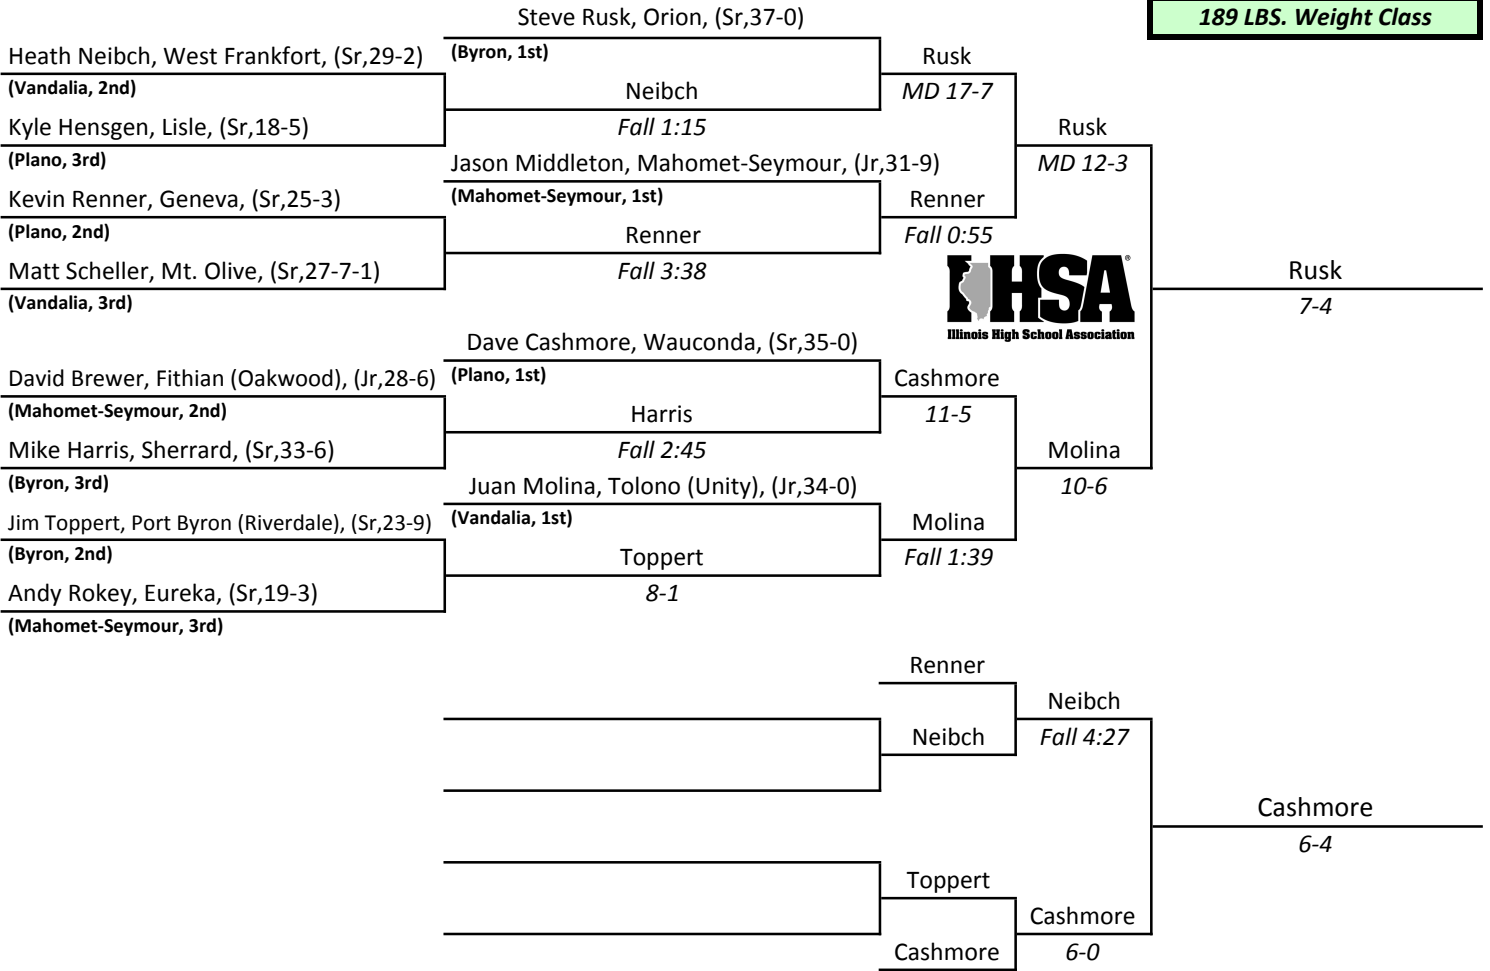

IHSA STATE INDIVIDUAL CLASS A 1990

189 LBS. Weight Class

- 1st-Steve Rusk, Orion, (Sr,40-0)
- 2nd-Juan Molina, Tolono (Unity), (Jr,36-1)
- 3rd-Dave Cashmore, Wauconda, (Sr,38-1)
- 4th-Heath Neibch, West Frankfort, (Sr,31-4)

Assembly Hall, University of Illinois, Champaign, February 16th and 17th