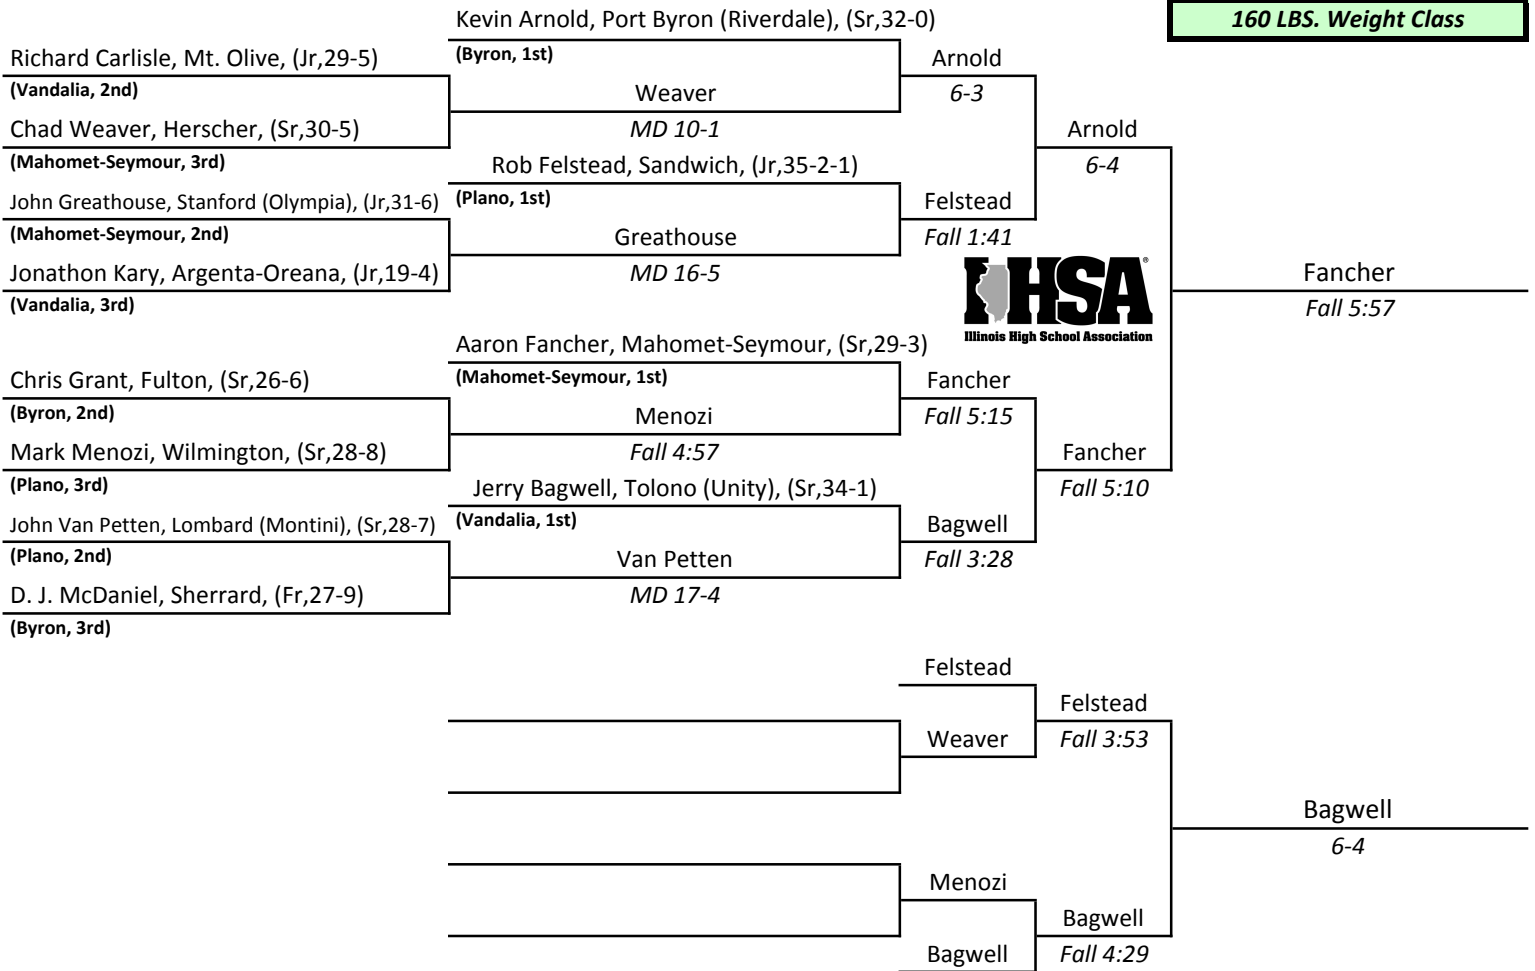

Assembly Hall, University of Illinois, Champaign, February 16th and 17th

IHSA STATE INDIVIDUAL CLASS A 1990

160 LBS. Weight Class

1st-Aaron Fancher, Mahomet-Seymour, (Sr,32-3)
2nd-Kevin Arnold, Port Byron (Riverdale), (Sr,34-1)
3rd-Jerry Bagwell, Tolono (Unity), (Sr,37-2)
4th-Rob Felstead, Sandwich, (Jr,37-4-1)