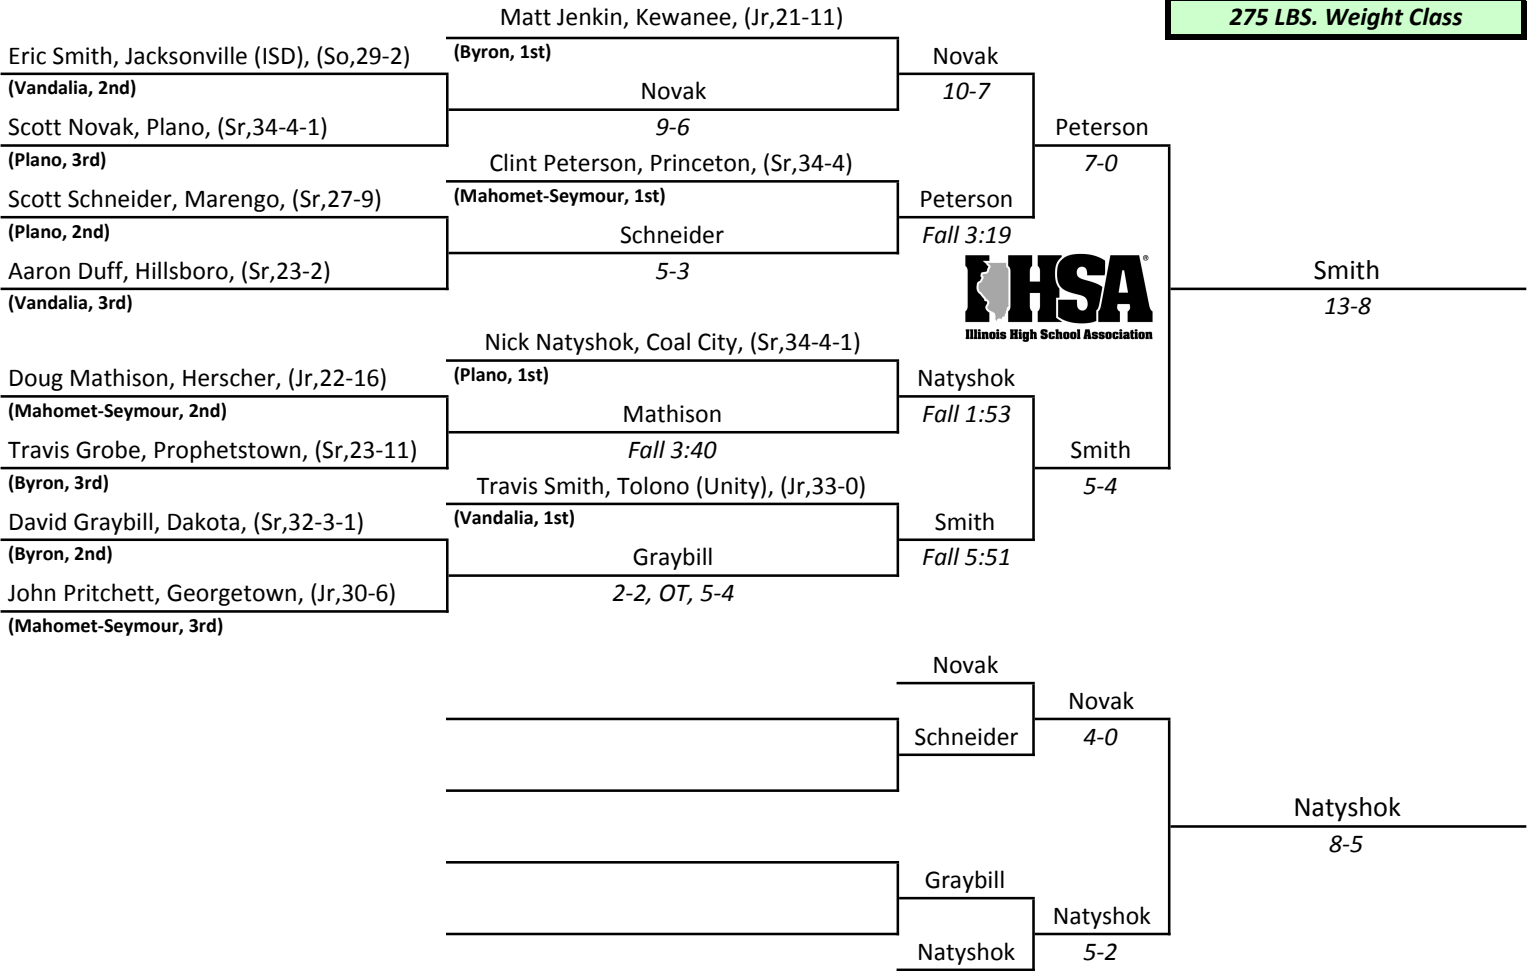

IHSA STATE INDIVIDUAL CLASS A 1990

275 LBS. Weight Class

1st-Travis Smith, Tolono (Unity), (Jr,36-0)
2nd-Clint Peterson, Princeton, (Sr,36-5)
3rd-Nick Natyshok, Coal City, (Sr,37-5-1)
4th-Scott Novak, Plano, (Sr,37-6-1)

Assembly Hall, University of Illinois, Champaign, February 16th and 17th