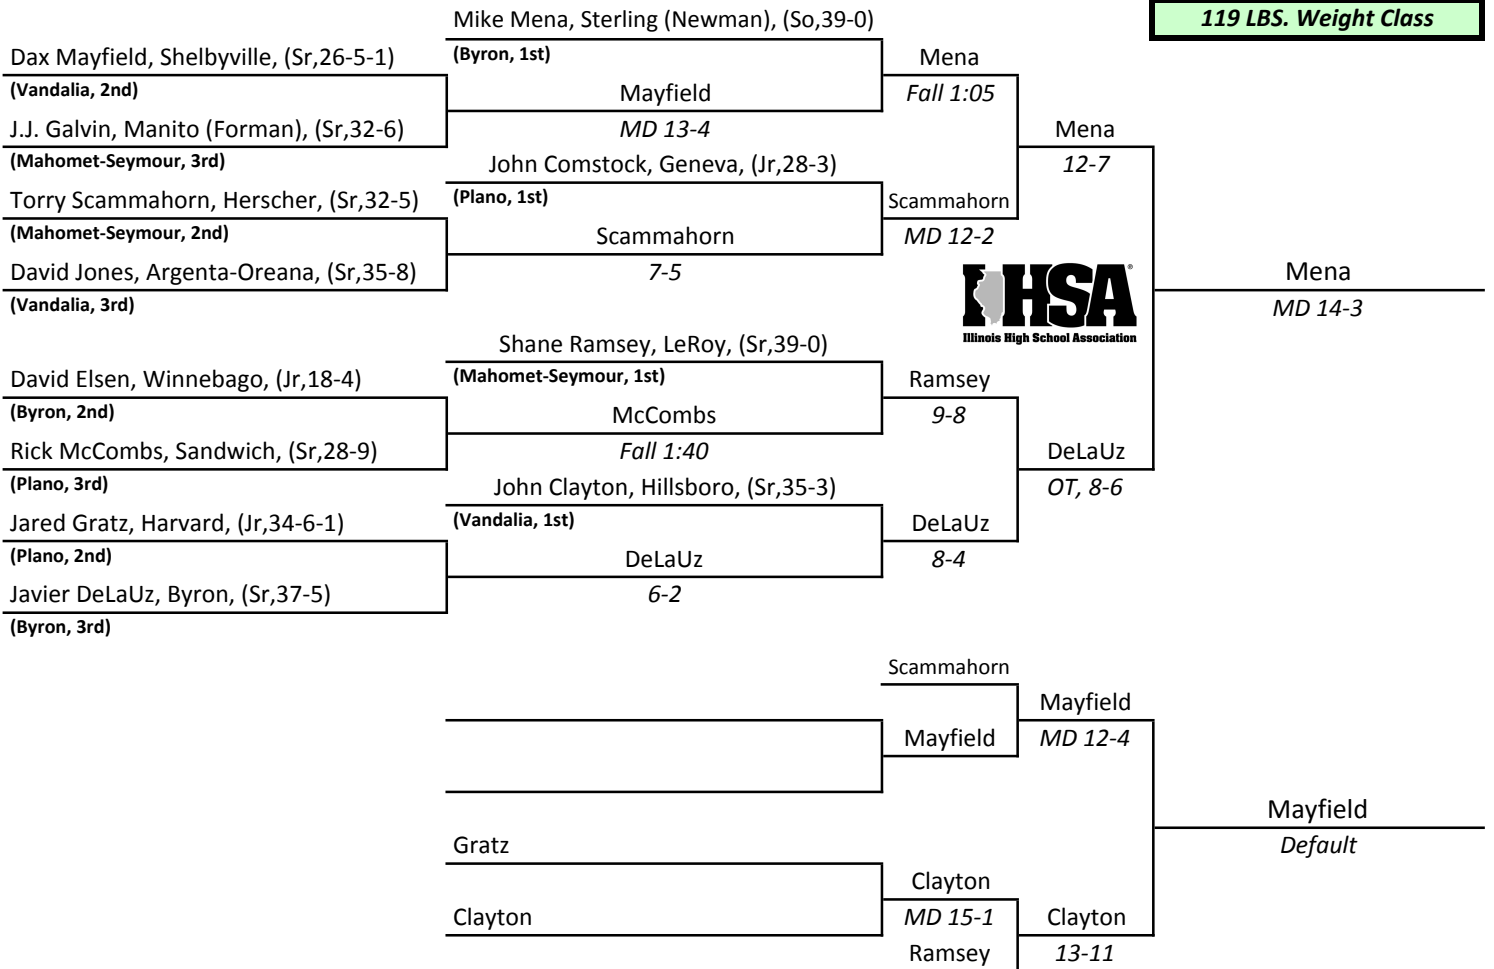

IHSA STATE INDIVIDUAL CLASS A 1990

119 LBS. Weight Class

1st-Mike Mena, Sterling Newman, (So,42-0)
2nd-Javier DeLaUz, Byron, (Sr,40-6)
3rd-Dax Mayfield, Shelbyville, (Sr,29-6-1)
4th-John Clayton, Hillsboro, (Sr,37-5)

Assembly Hall, University of Illinois, Champaign, February 16th and 17th