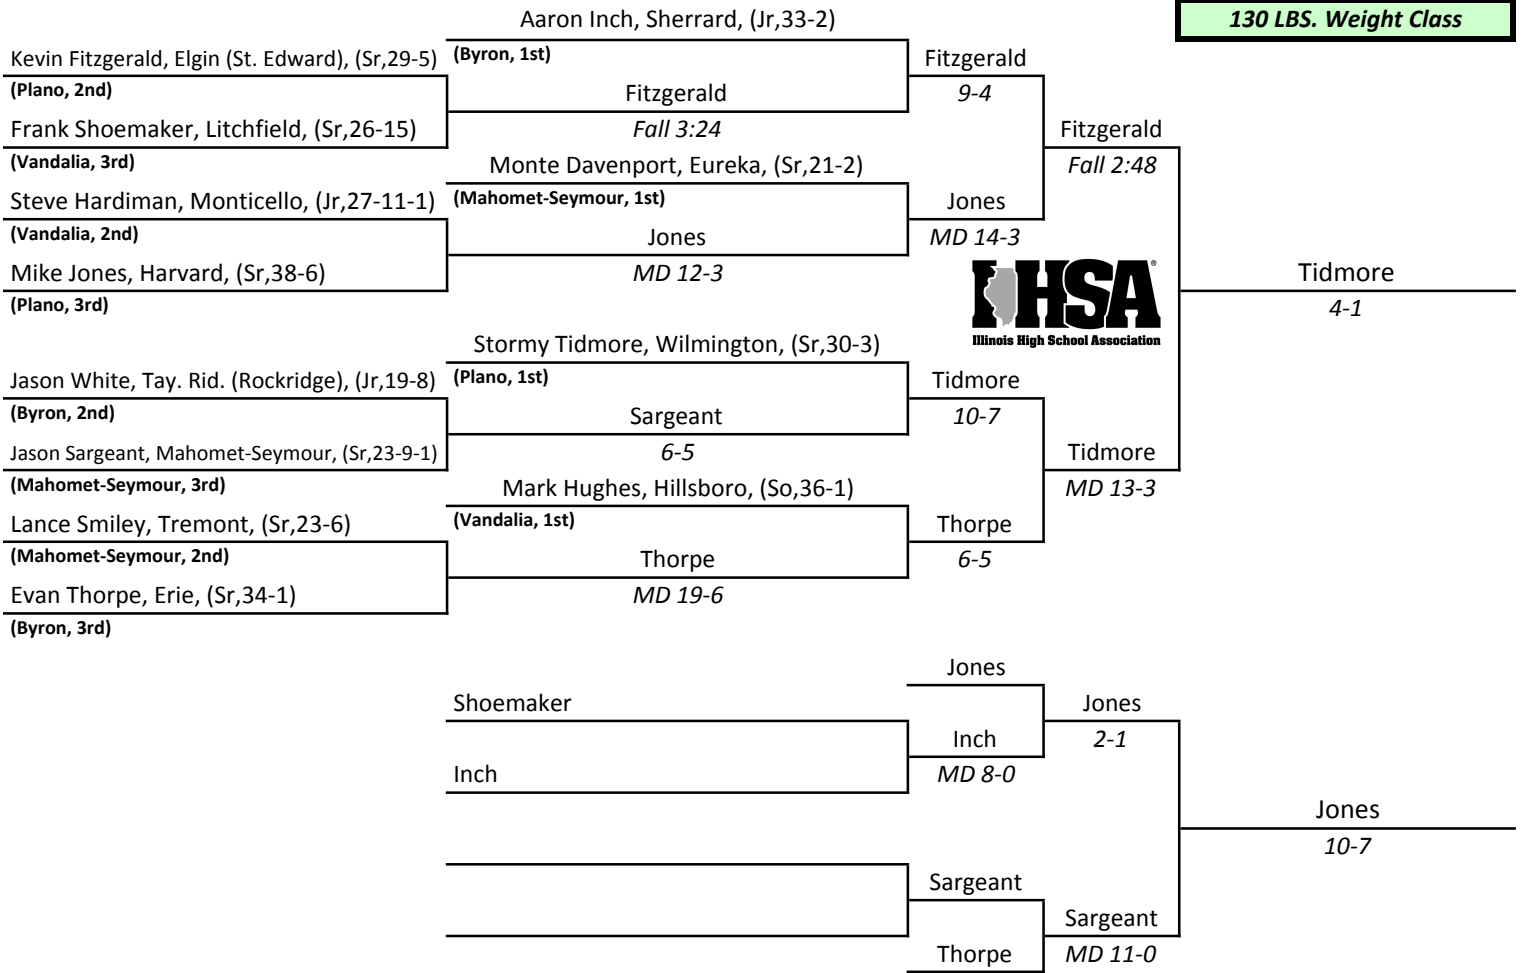

IHSA STATE INDIVIDUAL CLASS A 1990

130 LBS. Weight Class

1st-Stormy Tidmore, Wilmington, (Sr,33-3)
2nd-Kevin Fitzgerald, Elgin (St. Edward), (Sr,32-6)
3rd-Mike Jones, Harvard, (Sr,42-7)
4th-Jason Sargeant, Mahomet-Seymour, (Sr,25-11-1)

Assembly Hall, University of Illinois, Champaign, February 16th and 17th