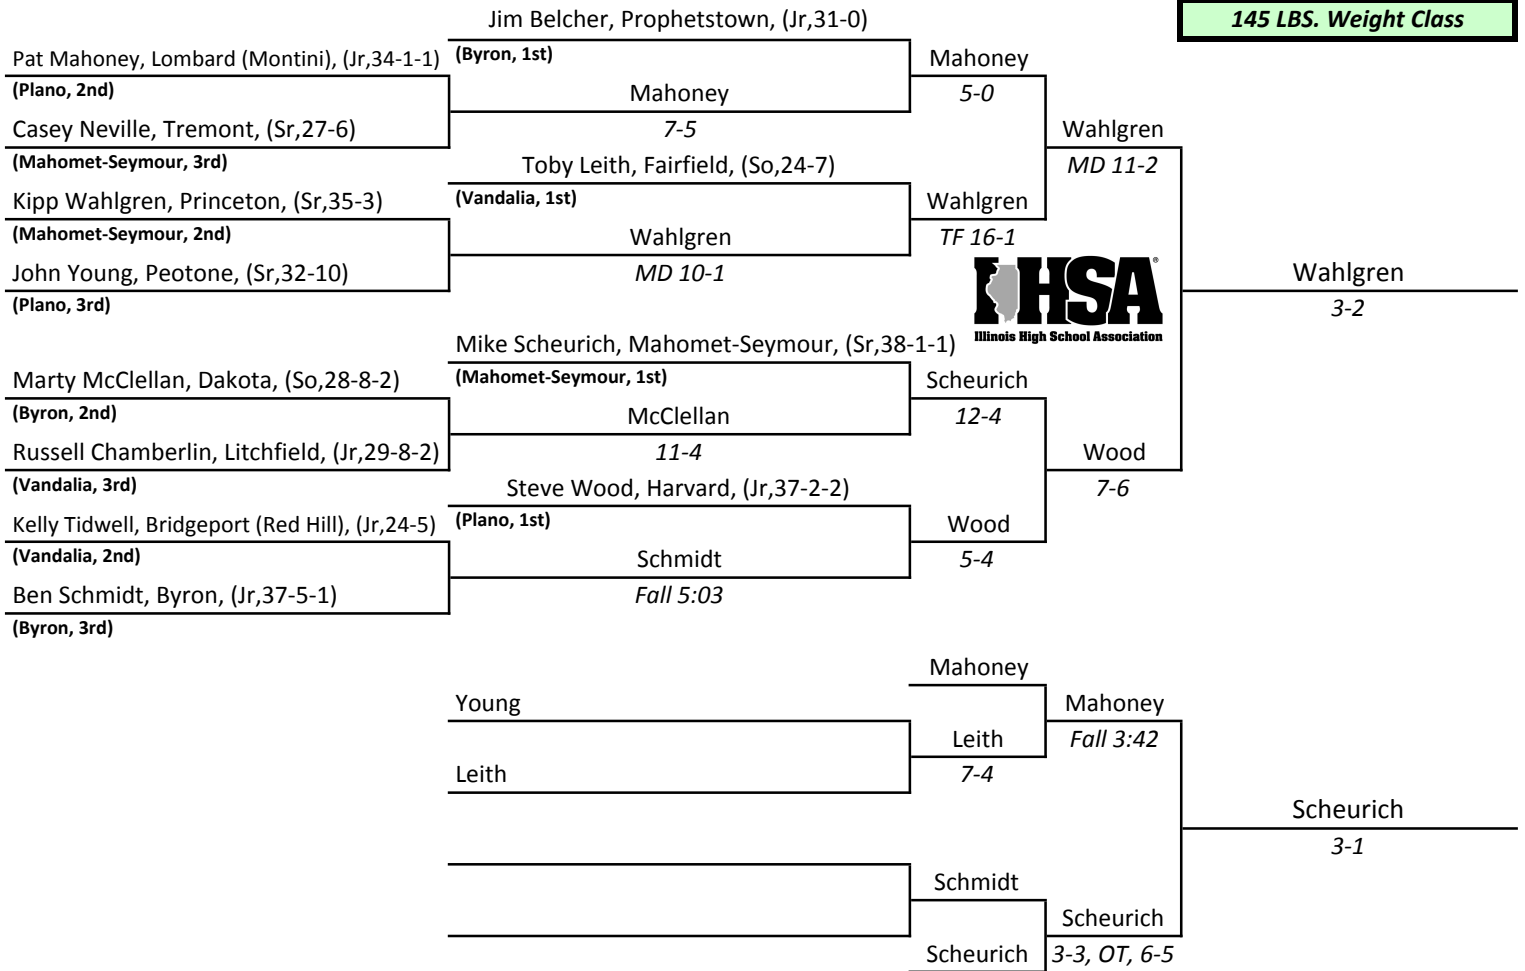

**IHSA STATE INDIVIDUAL
CLASS A
1990**

145 LBS. Weight Class

1st-Kipp Wahlgren, Princeton, (Sr,39-3)
2nd-Steve Wood, Harvard, (Jr,39-3-2)
3rd-Mike Scheurich, Mahomet-Seymour, (Sr,41-2-1)
4th-Pat Mahoney, Lombard (Montini), (Jr,37-3-1)

Assembly Hall, University of Illinois, Champaign, February 16th and 17th