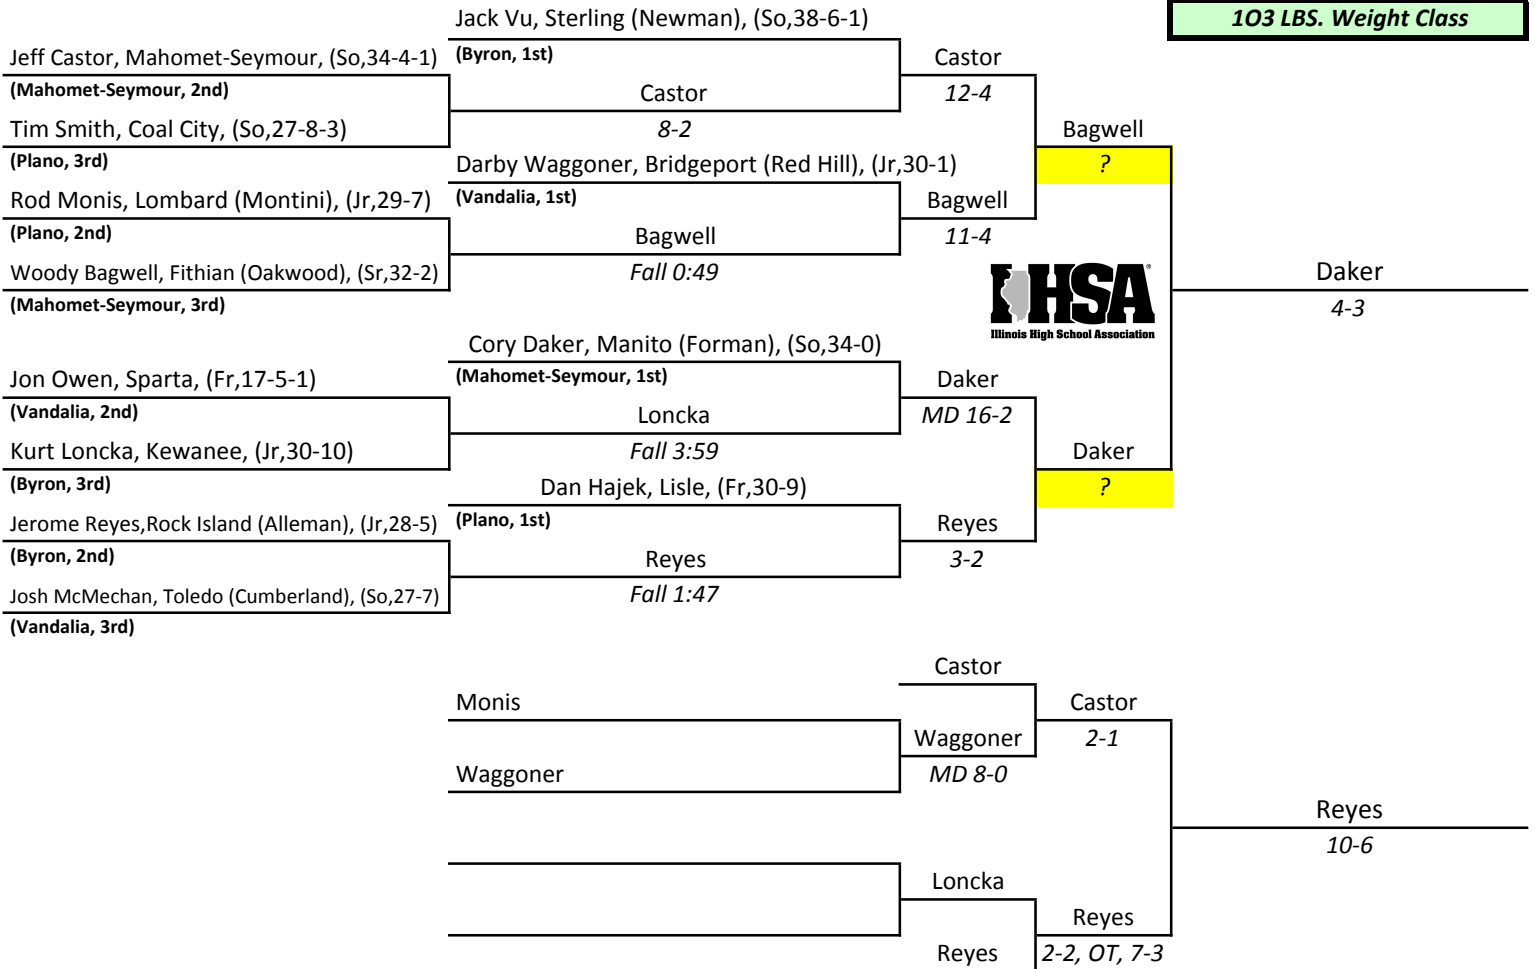

IHSA STATE INDIVIDUAL CLASS A 1990

103 LBS. Weight Class

Yellow areas indicate items are missing/unknown—Contact George Dyche (sonsx3@comcast.net) or Tom Heniff (tmheniff@comcast.net) if you have access to any missing data.

1st-Cory Daker, Manito (Forman), (So,37-0)
2nd-Woody Bagwell, Fithian (Oakwood), (Sr,35-3)
3rd-Jerome Reyes, Rock Island (Alleman), (Jr,32-6)
4th-Jeff Castor, Mahomet-Seymour, (So,37-6-1)