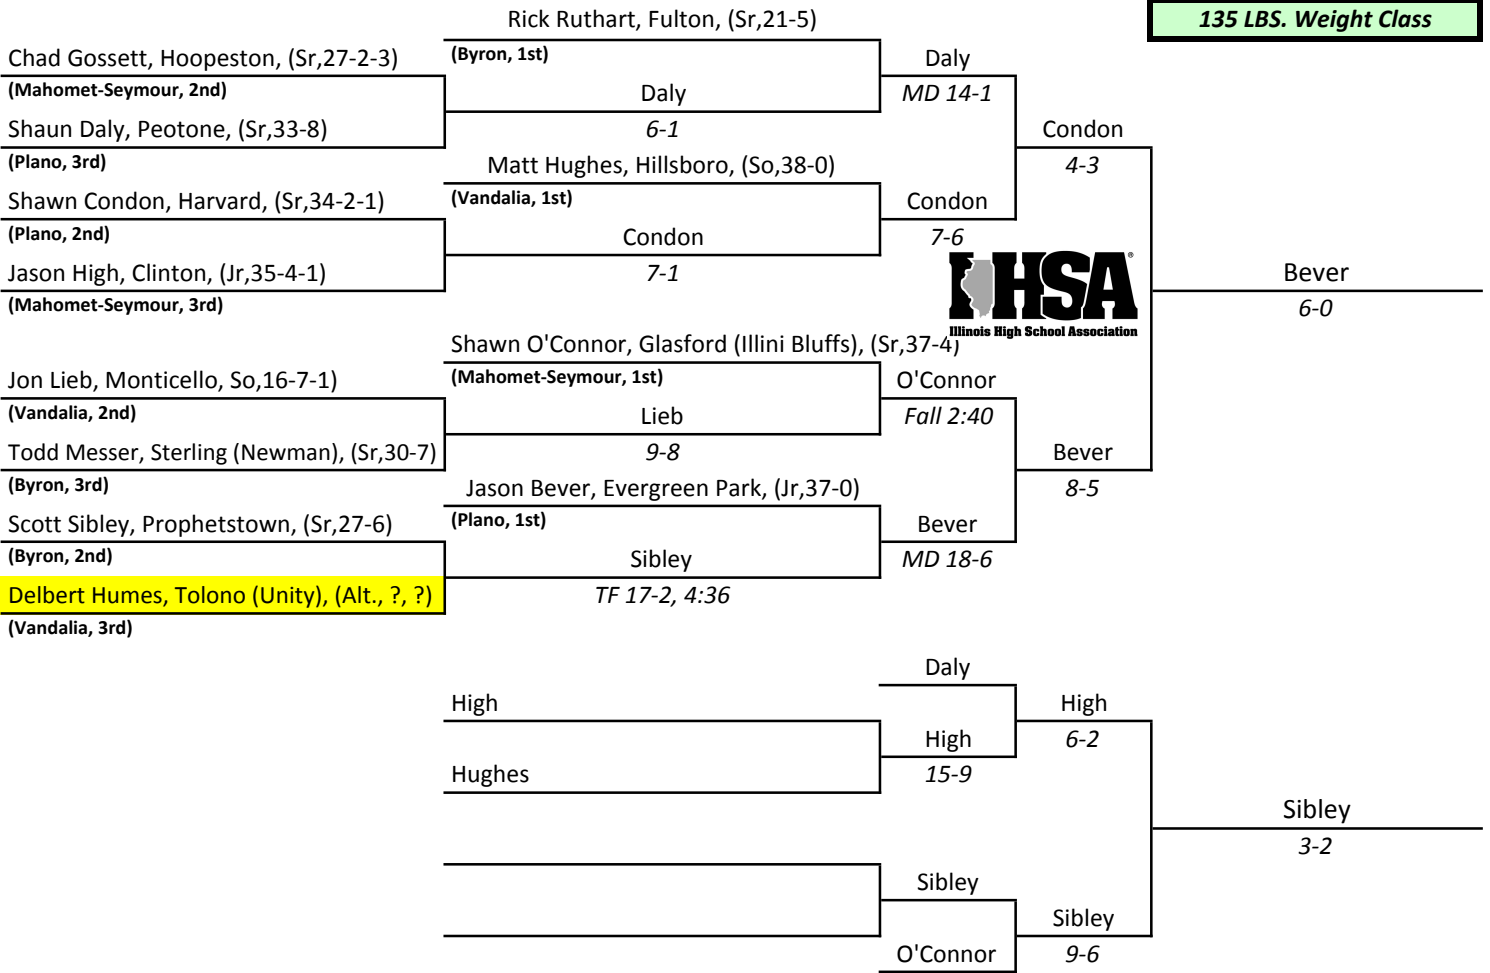

IHSA STATE INDIVIDUAL CLASS A 1990

135 LBS. Weight Class

1st-Jason Bever, Evergreen Park, (Jr,40-0)
2nd-Shawn Condon, Harvard, (Sr,37-3-1)
3rd-Scott Sibley, Prophetstown, (Sr,30-7)
4th-Jason High, Clinton, (Jr,37-6-1)

Assembly Hall, University of Illinois, Champaign, February 16th and 17th