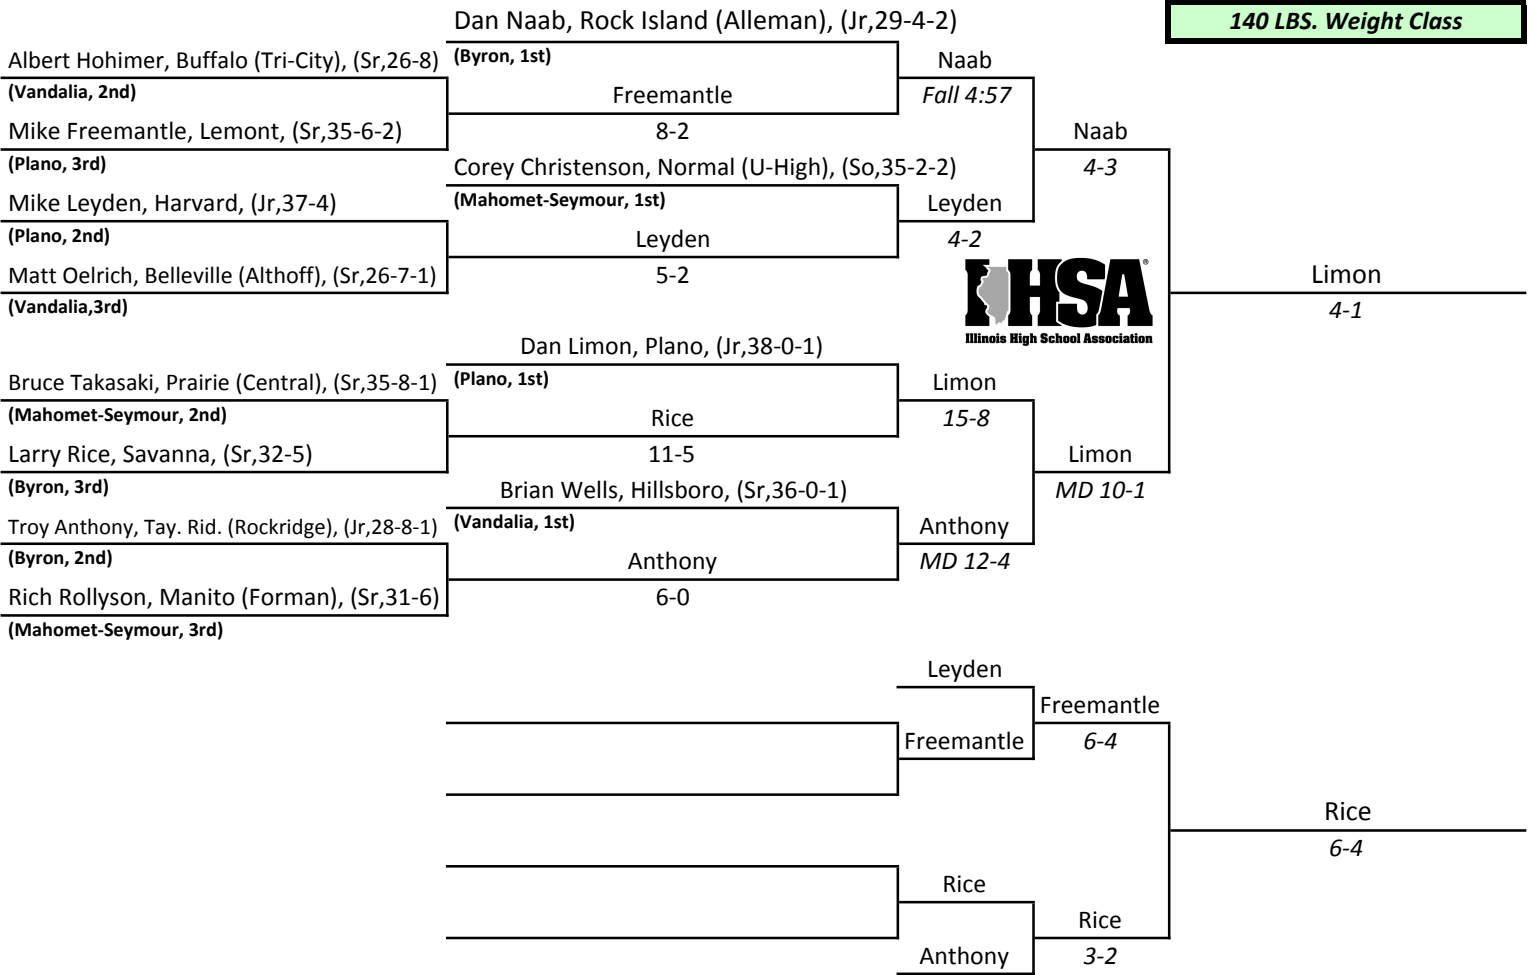

Assembly Hall, University of Illinois, Champaign, February 16th and 17th

IHSA STATE INDIVIDUAL CLASS A 1990

140 LBS. Weight Class

- 1st-Dan Limon, Plano, (Jr,41-0-1)
- 2nd-Dan Naab, Rock Island (Alleman), (Jr,31-5-2)
- 3rd-Larry Rice, Savanna, (Sr,35-6)
- 4th-Mike Freemantle, Lemont, (Sr,37-8-2)