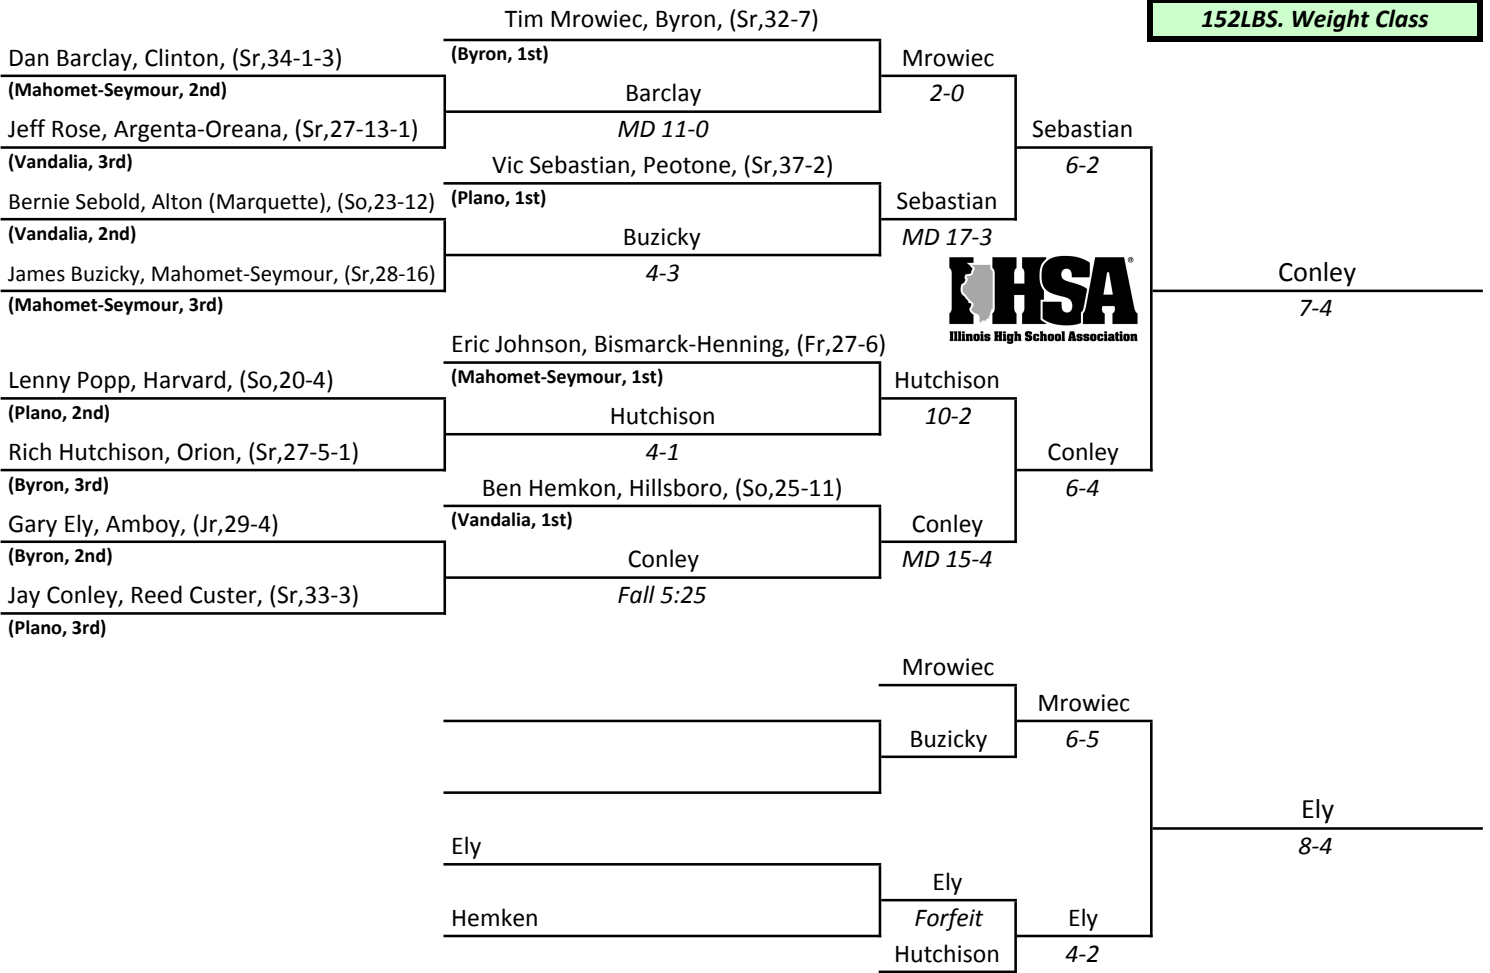

IHSA STATE INDIVIDUAL CLASS A 1990

152LBS. Weight Class

1st-Jay Conley, Reed Custer,(37-3)
2nd-Vic Sebastian, Peotone, (Sr,39-3)
3rd-Gary Ely, Amboy, (Jr,32-5)
4th-Tim Mrowiec, Byron, (Sr,34-9)

Assembly Hall, University of Illinois, Champaign, February 16th and 17th