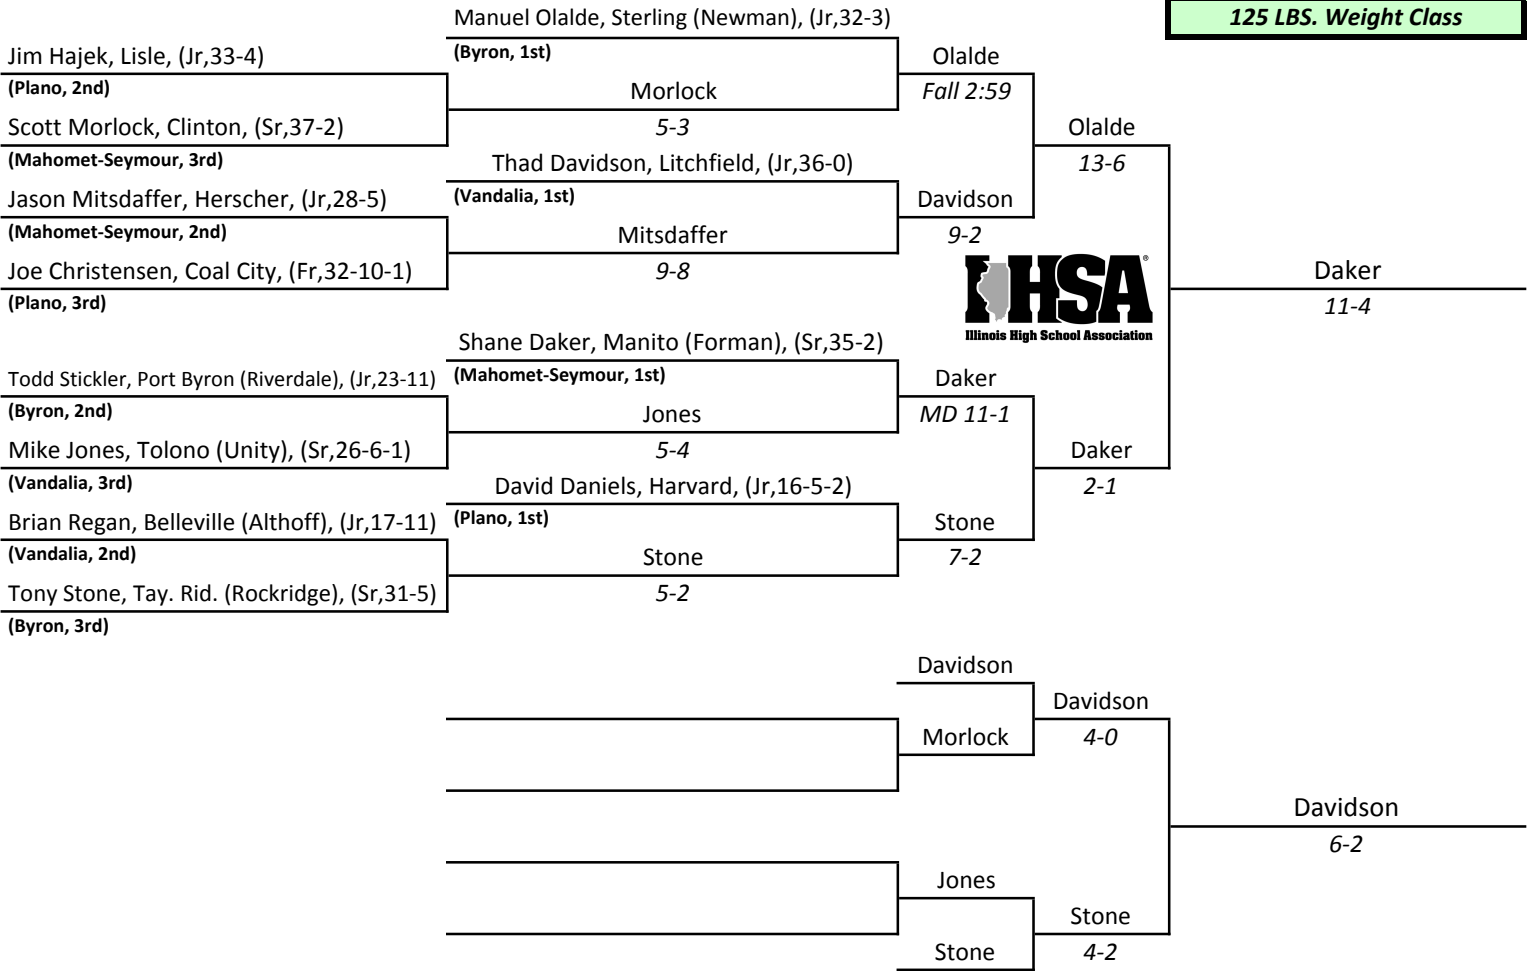

Assembly Hall, University of Illinois, Champaign, February 16th and 17th

IHSA STATE INDIVIDUAL CLASS A 1990

125 LBS. Weight Class

1st-Shane Daker, Manito (Forman), (Sr,38-2)
2nd-Manuel Olalde, Sterling (Newman), (Jr,34-4)
3rd-Thad Davidson, Litchfield, (Jr,39-1)
4th-Tony Stone, Taylor Ridge (Rockridge), (Sr,34-7)